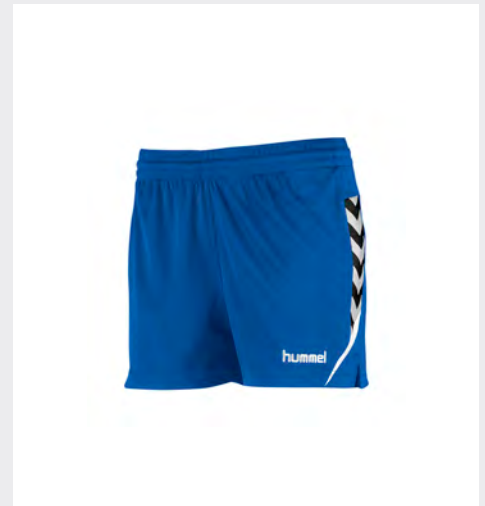

**184,-  
184,-**

**CORE WOMENS JERSEY**

003649 XS S M L XL XXL  
Color 3062: TRUE RED

**184,-**

**CORE JERSEY**

103636 116/128 140/152 164/176  
003636 S M L XL XXL XXXL  
Color 7045: TRUE BLUE

**184,-  
184,-**

**CORE WOMENS JERSEY**

003649 XS S M L XL XXL  
Color 7045: TRUE BLUE

**184,-**

**AUTHENTIC CHARGE SHORTS**

111334 116/128 140/152 164/176  
011334 S M L XL XXL XXXL  
Color 7045: TRUE BLUE

**216,-  
240,-**

**AUTHENTIC CHARGE WOMENS SHORTS**

011335 XS S M L XL XXL  
Color 7045: TRUE BLUE

**240,-**

**TECH INDOOR SOCK LOW**

021074 32-35 36-40 41-45 46-48  
Color 9124: WHITE/BLACK

**120,-**

**TECH INDOOR SOCK HIGH**

021075 32-35 36-40 41-45 46-48  
Color 9124: WHITE/BLACK

**120,-**

**CORE POLY JACKET**

136893 116/128 140/152 164/176  
036893 S M L XL XXL  
Color 7045: TRUE BLUE

**320,-  
360,-**

**CORE POLY PANT**

132173 116 128 140 152 164 176  
032173 S M L XL XXL XXXL  
Color 2001: BLACK